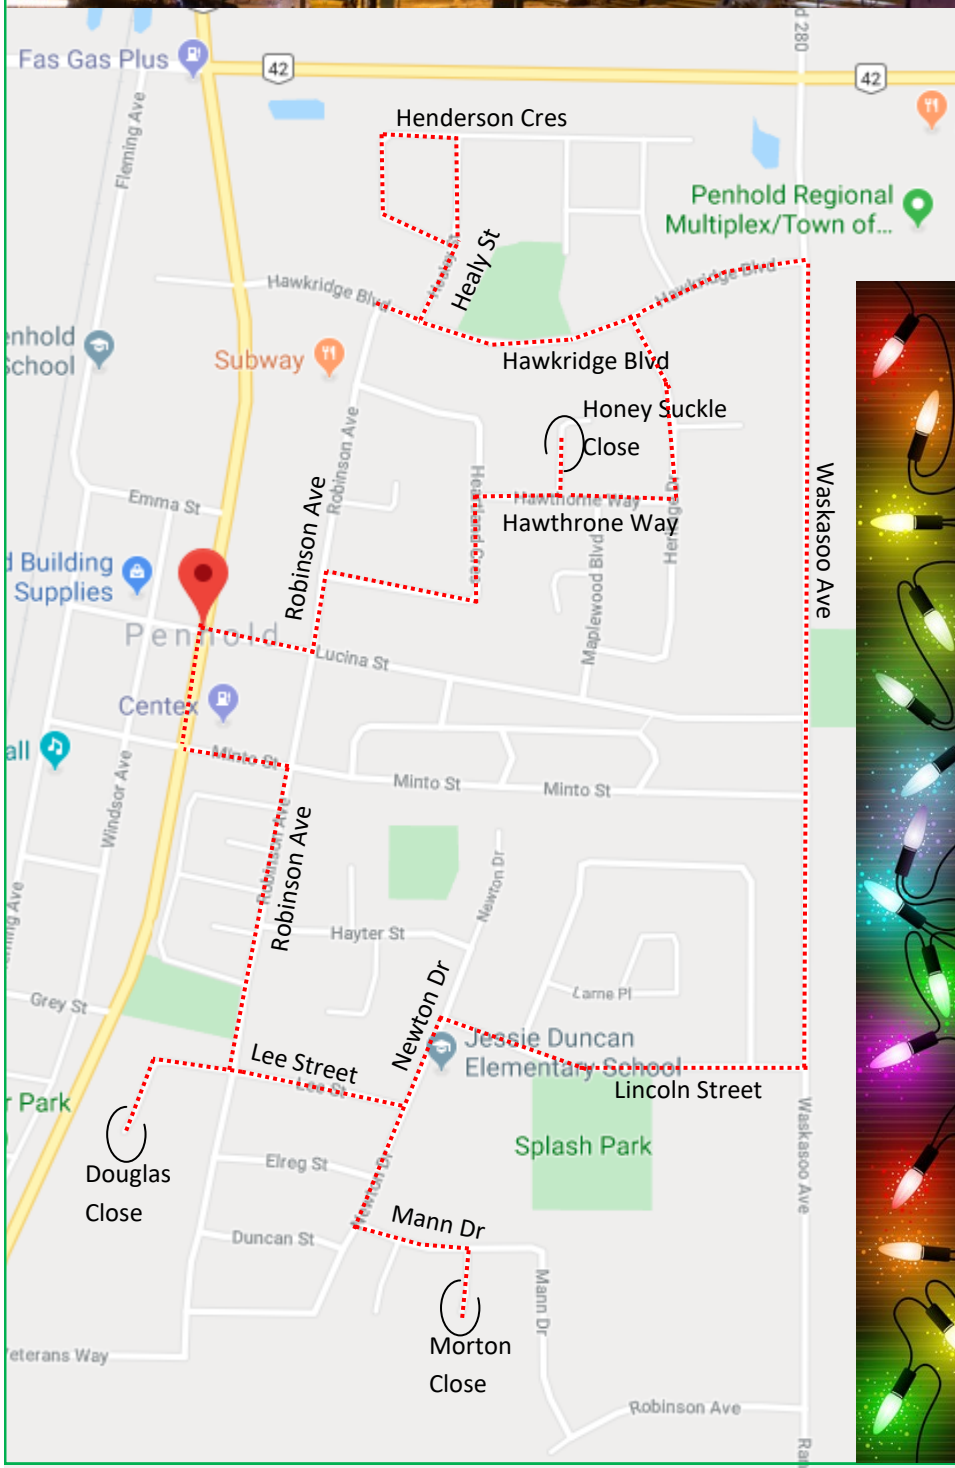

Penhold

Tour of Lights

2019

- 13 Healy Street**
 - 17 Henderson Cres**
 - 73 Hawkridge Blvd**
 - 75 Hawkridge Blvd**
 - Morton Close**
 - (AKA Candy Cane Lane)**
 - 56 Lee Street**
 - 52 Douglas Close**
 - 56 Douglas Close**
 - 60 Douglas Close**
 - 64 Douglas Close**
 - 2021 Minto Street**
 - Hawthorne Way**
 - Honey Suckle Close**
- Don't forget to check out the Christmas decorations on the light poles along Waskasoo Ave.**