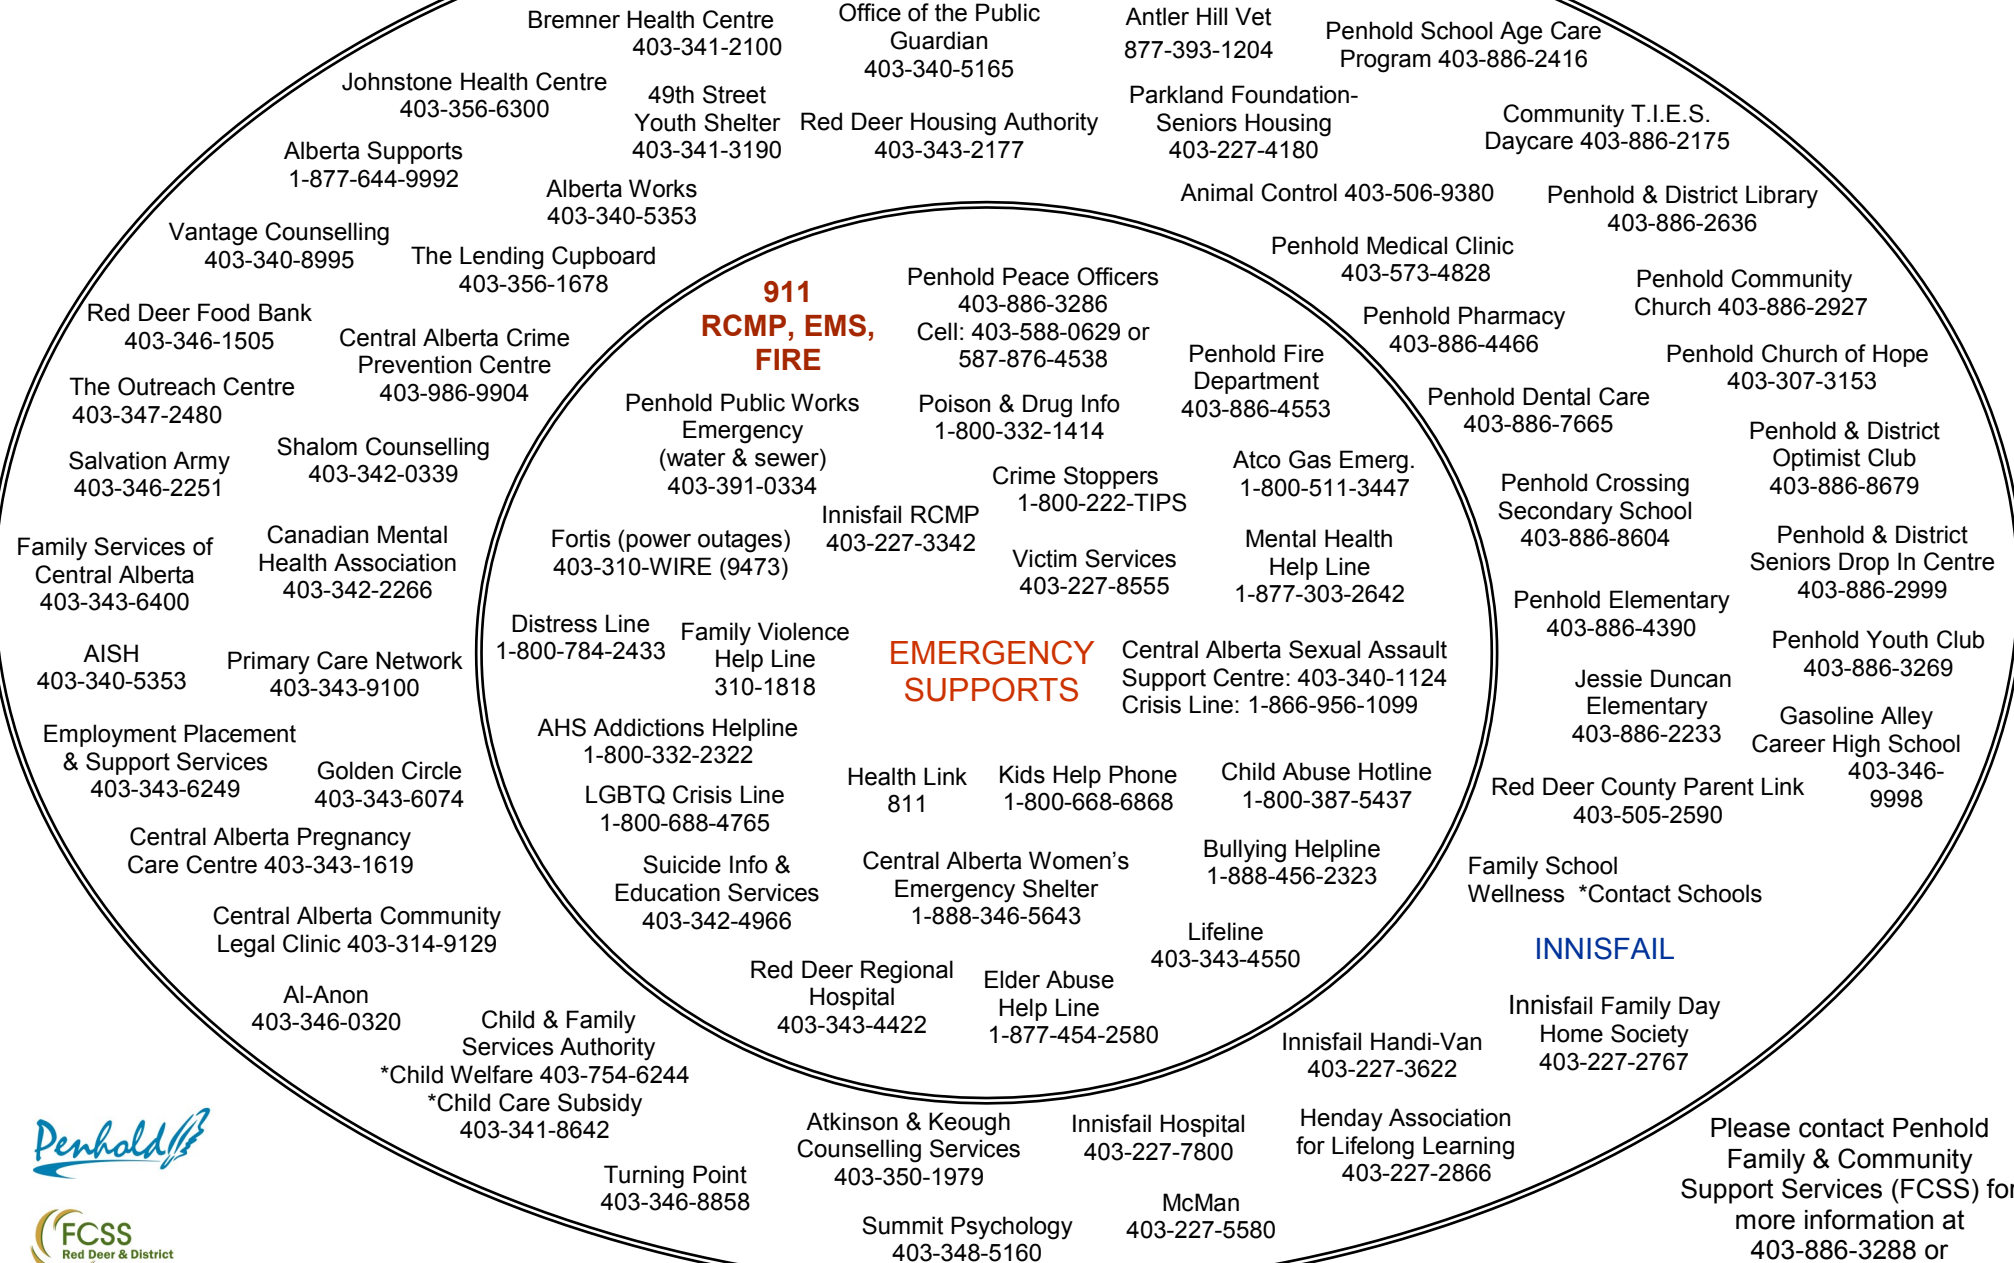

PENHOLD & AREA Circle of Supports

RED DEER Community & Professional Resources PENHOLD

Please contact Penhold Family & Community Support Services (FCSS) for more information at 403-886-3288 or fcss@townofpenhold.ca.